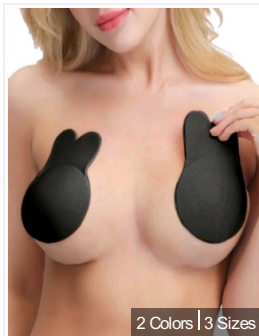

2 Colors | 4 Sizes

**Black Ice Silk Seamless Bra and Panty**  
\$3.39/1pcs  
B4043-1

2 Colors | 4 Sizes

**Nude Ice Silk Seamless Bra and Panty**  
\$3.39/1pcs  
B4043-2

3 Sizes

**Nude 3D Thickening Removable Bra and Panty**  
\$3.68/1pcs  
B380

2 Colors | 3 Sizes

**Strapless Women Rabbit Ear Bra and Panty**  
\$1.38/1pair  
B379-2

2 Colors | 3 Sizes

**Strapless Women Rabbit Ear Bra and Panty**  
\$1.38/1pair  
B379-1

2 Colors | 6 Sizes

**Sticky Strapless Seamless Nubra and Panty**  
\$2.88/1pcs  
B357-2