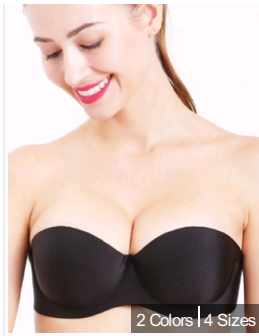

2 Colors | 3 Sizes

**Strapless Women Rabbit Ear Bra and Panty**  
\$1.38/1pair  
B379-2

2 Colors | 3 Sizes

**Strapless Women Rabbit Ear Bra and Panty**  
\$1.38/1pair  
B379-1

2 Colors | 6 Sizes

**Sticky Strapless Seamless Nubra and Panty**  
\$2.88/1pcs  
B357-2

2 Colors | 6 Sizes

**Sticky Strapless Seamless Nubra and Panty**  
\$2.88/1pcs  
B357-1

2 Colors | 3 Sizes

Strapless Self Adhesive Nude...

\$5.90/1pcs

B025-2

2 Colors | 4 Sizes

Strapless Self Adhesive Blac...

\$5.90/1pcs

B025-1

2 Colors | 5 Sizes

Nude Strapless Self Adhesive...

\$1.98/1pcs

B013-2

2 Colors | 5 Sizes

Strapless Self Adhesive Sili...