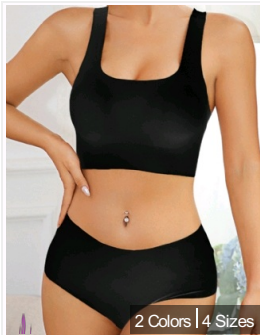

2 Colors | 4 Sizes

**Nude No Padded Ice Silk Women's Bra and Panty**  
\$3.48/1pcs  
R81301-2

2 Colors | 4 Sizes

**Black No Padded Ice Silk Women's Bra and Panty**  
\$3.48/1pcs  
R81301-1

4 Sizes

**Nude Wireless Ice Silk Women's Bra**  
\$2.68/1pcs  
B4046

2 Colors | 4 Sizes

**Beige Front Closure Removable Bra and Panty**  
\$4.30/1pcs  
B4048-2

2 Colors | 4 Sizes

**Black Wavy Edge Removable Bra and Panty**  
\$4.30/1pcs  
B4048-1

2 Colors | 4 Sizes

**Beige Front Closure Removable Bra and Panty**  
\$3.39/1pcs  
B4047-2

2 Colors | 4 Sizes

**Black Front Closure Removable Bra and Panty**  
\$3.39/1pcs  
B4047-1

2 Colors | 4 Sizes

**Nude Color Wireless Removable Bra and Panty**  
\$5.30/1pcs  
R81300-2

2 Colors | 4 Sizes

**Black Color Wireless Removable Bra and Panty**  
\$5.30/1pcs  
R81300-1

2 Colors | 4 Sizes

**Black Ice Silk Seamless Bra and Panty**  
\$3.39/1pcs  
B4043-1

2 Colors | 4 Sizes

**Nude Ice Silk Seamless Bra and Panty**  
\$3.39/1pcs  
B4043-2

3 Sizes

**Nude 3D Thickening Removable Bra and Panty**  
\$3.68/1pcs  
B380