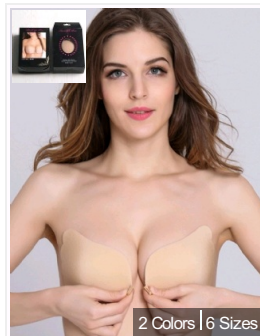

2 Colors | 4 Sizes

**Black Ice Silk Seamless Bra and Panty**  
\$3.39/1pcs  
B4043-1

2 Colors | 4 Sizes

**Nude Ice Silk Seamless Bra and Panty**  
\$3.39/1pcs  
B4043-2

3 Sizes

**Nude 3D Thickening Removable Bra and Panty**  
\$3.68/1pcs  
B380

2 Colors | 3 Sizes

**Strapless Women Rabbit Ear Bra and Panty**  
\$1.38/1pair  
B379-2

2 Colors | 3 Sizes

**Strapless Women Rabbit Ear Bra and Panty**  
\$1.38/1pair  
B379-1

2 Colors | 6 Sizes

**Sticky Strapless Seamless Nubra and Panty**  
\$2.88/1pcs  
B357-2