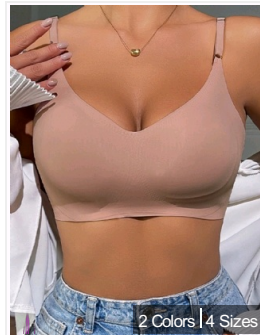

2 Colors | 4 Sizes

**Beige Front Closure Removable Bra and Panty**  
\$4.30/1pcs  
B4048-2

2 Colors | 4 Sizes

**Black Wavy Edge Removable Bra and Panty**  
\$4.30/1pcs  
B4048-1

2 Colors | 4 Sizes

**Beige Front Closure Removable Bra and Panty**  
\$3.39/1pcs  
B4047-2

2 Colors | 4 Sizes

**Black Front Closure Removable Bra and Panty**  
\$3.39/1pcs  
B4047-1

2 Colors | 4 Sizes

**Nude Color Wireless Removable Bra and Panty**  
\$5.30/1pcs  
R81300-2

2 Colors | 4 Sizes

**Black Color Wireless Removable Bra and Panty**  
\$5.30/1pcs  
R81300-1

2 Colors | 4 Sizes

**Black Ice Silk Seamless Bra and Panty**  
\$3.39/1pcs  
B4043-1

2 Colors | 4 Sizes

**Nude Ice Silk Seamless Bra and Panty**  
\$3.39/1pcs  
B4043-2

3 Sizes

**Nude 3D Thickening Removable Bra and Panty**  
\$3.68/1pcs  
B380