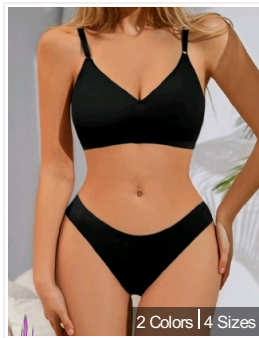

2 Colors | 4 Sizes

**Nude No Padded Ice Silk Women's Bra and Panty**  
\$3.48/1pcs  
R81301-2

2 Colors | 4 Sizes

**Black No Padded Ice Silk Women's Bra and Panty**  
\$3.48/1pcs  
R81301-1

4 Sizes

**Nude Wireless Ice Silk Women's Bra**  
\$2.68/1pcs  
B4046

2 Colors | 4 Sizes

**Beige Front Closure Removable Bra and Panty**  
\$4.30/1pcs  
B4048-2

2 Colors | 4 Sizes

**Black Wavy Edge Removable Bra and Panty**  
\$4.30/1pcs  
B4048-1

2 Colors | 4 Sizes

**Beige Front Closure Removable Bra and Panty**  
\$3.39/1pcs  
B4047-2

2 Colors | 4 Sizes

**Black Front Closure Removable Bra and Panty**  
\$3.39/1pcs  
B4047-1

2 Colors | 4 Sizes

**Nude Color Wireless Removable Bra and Panty**  
\$5.30/1pcs  
R81300-2

2 Colors | 4 Sizes

**Black Color Wireless Removable Bra and Panty**  
\$5.30/1pcs  
R81300-1

2 Colors | 4 Sizes

**Black Ice Silk Seamless Bra and Panty**  
\$3.39/1pcs  
B4043-1

2 Colors | 4 Sizes

**Nude Ice Silk Seamless Bra and Panty**  
\$3.39/1pcs  
B4043-2

3 Sizes

**Nude 3D Thickening Removable Bra and Panty**  
\$3.68/1pcs  
B380