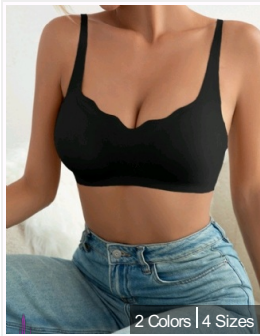

2 Colors | 4 Sizes

**Nude No Padded Ice Silk Women's Bra and Panty**  
\$3.48/1pcs  
R81301-2

2 Colors | 4 Sizes

**Black No Padded Ice Silk Women's Bra and Panty**  
\$3.48/1pcs  
R81301-1

4 Sizes

**Nude Wireless Ice Silk Women's Bra**  
\$2.68/1pcs  
B4046

2 Colors | 4 Sizes

**Beige Front Closure Removable Bra and Panty**  
\$4.30/1pcs  
B4048-2

2 Colors | 4 Sizes

**Black Wavy Edge Removable Bra and Panty**  
\$4.30/1pcs  
B4048-1

2 Colors | 4 Sizes

**Beige Front Closure Removable Bra and Panty**  
\$3.39/1pcs  
B4047-2