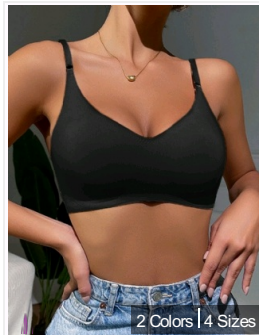

2 Colors | 4 Sizes

**Beige Front Closure Removable Bra and Panty**  
\$4.30/1pcs  
B4048-2

2 Colors | 4 Sizes

**Black Wavy Edge Removable Bra and Panty**  
\$4.30/1pcs  
B4048-1

2 Colors | 4 Sizes

**Beige Front Closure Removable Bra and Panty**  
\$3.39/1pcs  
B4047-2

2 Colors | 4 Sizes

**Black Front Closure Removable Bra and Panty**  
\$3.39/1pcs  
B4047-1

2 Colors | 4 Sizes

**Nude Color Wireless Removable Bra and Panty**  
\$5.30/1pcs  
R81300-2

2 Colors | 4 Sizes

**Black Color Wireless Removable Bra and Panty**  
\$5.30/1pcs  
R81300-1

2 Colors | 4 Sizes

**Black Ice Silk Seamless Bra and Panty**  
\$3.39/1pcs  
B4043-1

2 Colors | 4 Sizes

**Nude Ice Silk Seamless Bra and Panty**  
\$3.39/1pcs  
B4043-2

3 Sizes

**Nude 3D Thickening Removable Bra and Panty**  
\$3.68/1pcs  
B380